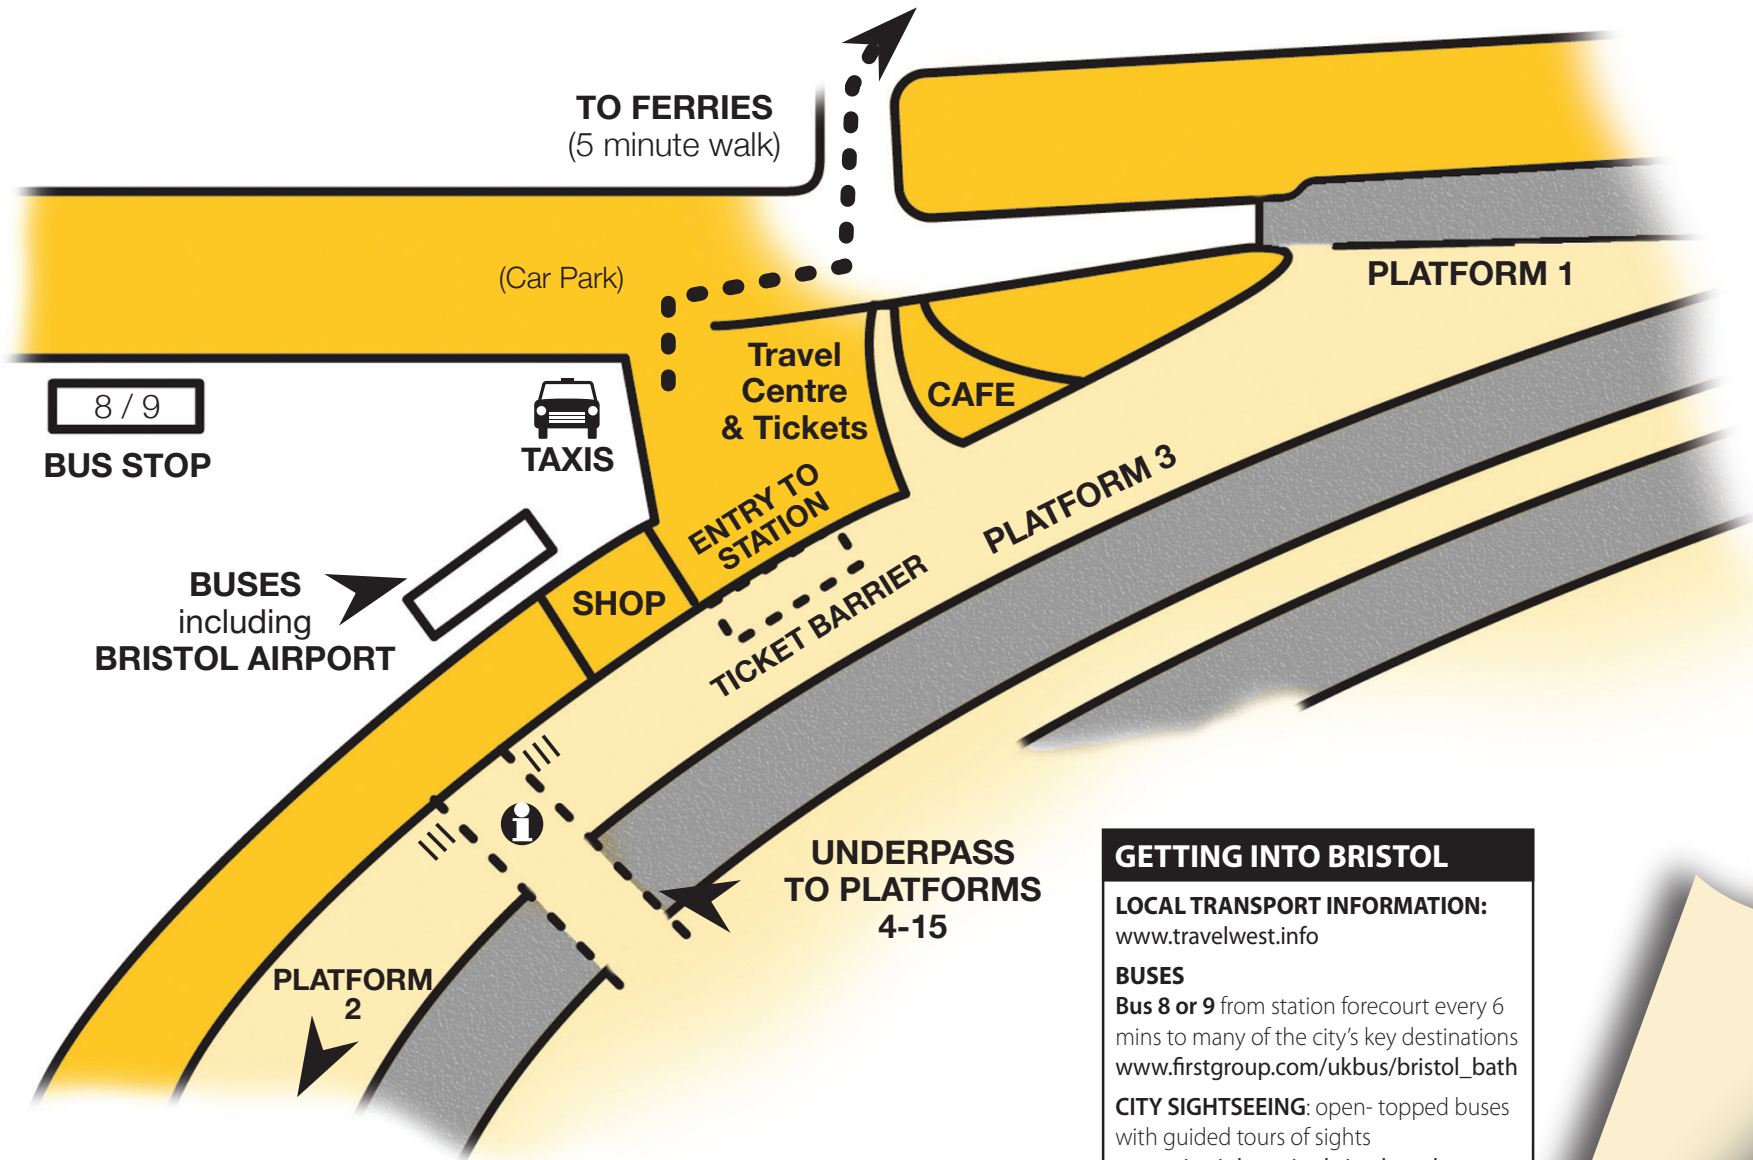

BRISTOL TEMPLE MEADS STATION

GETTING INTO BRISTOL

LOCAL TRANSPORT INFORMATION:
www.travelwest.info

BUSES
Bus 8 or 9 from station forecourt every 6 mins to many of the city's key destinations
www.firstgroup.com/ukbus/bristol_bath

CITY SIGHTSEEING: open-topped buses with guided tours of sights
www.citysightseeingbristol.co.uk

FERRIES
www.bristolferry.com

One of a series of "Connecting Up" guides created by the Heart of Wessex Rail Partnership.
www.heartofwessex.org.uk

Simplified map.
Find a more detailed map of the station here
<http://www.nationalrail.co.uk/stations/BRI/details.html>