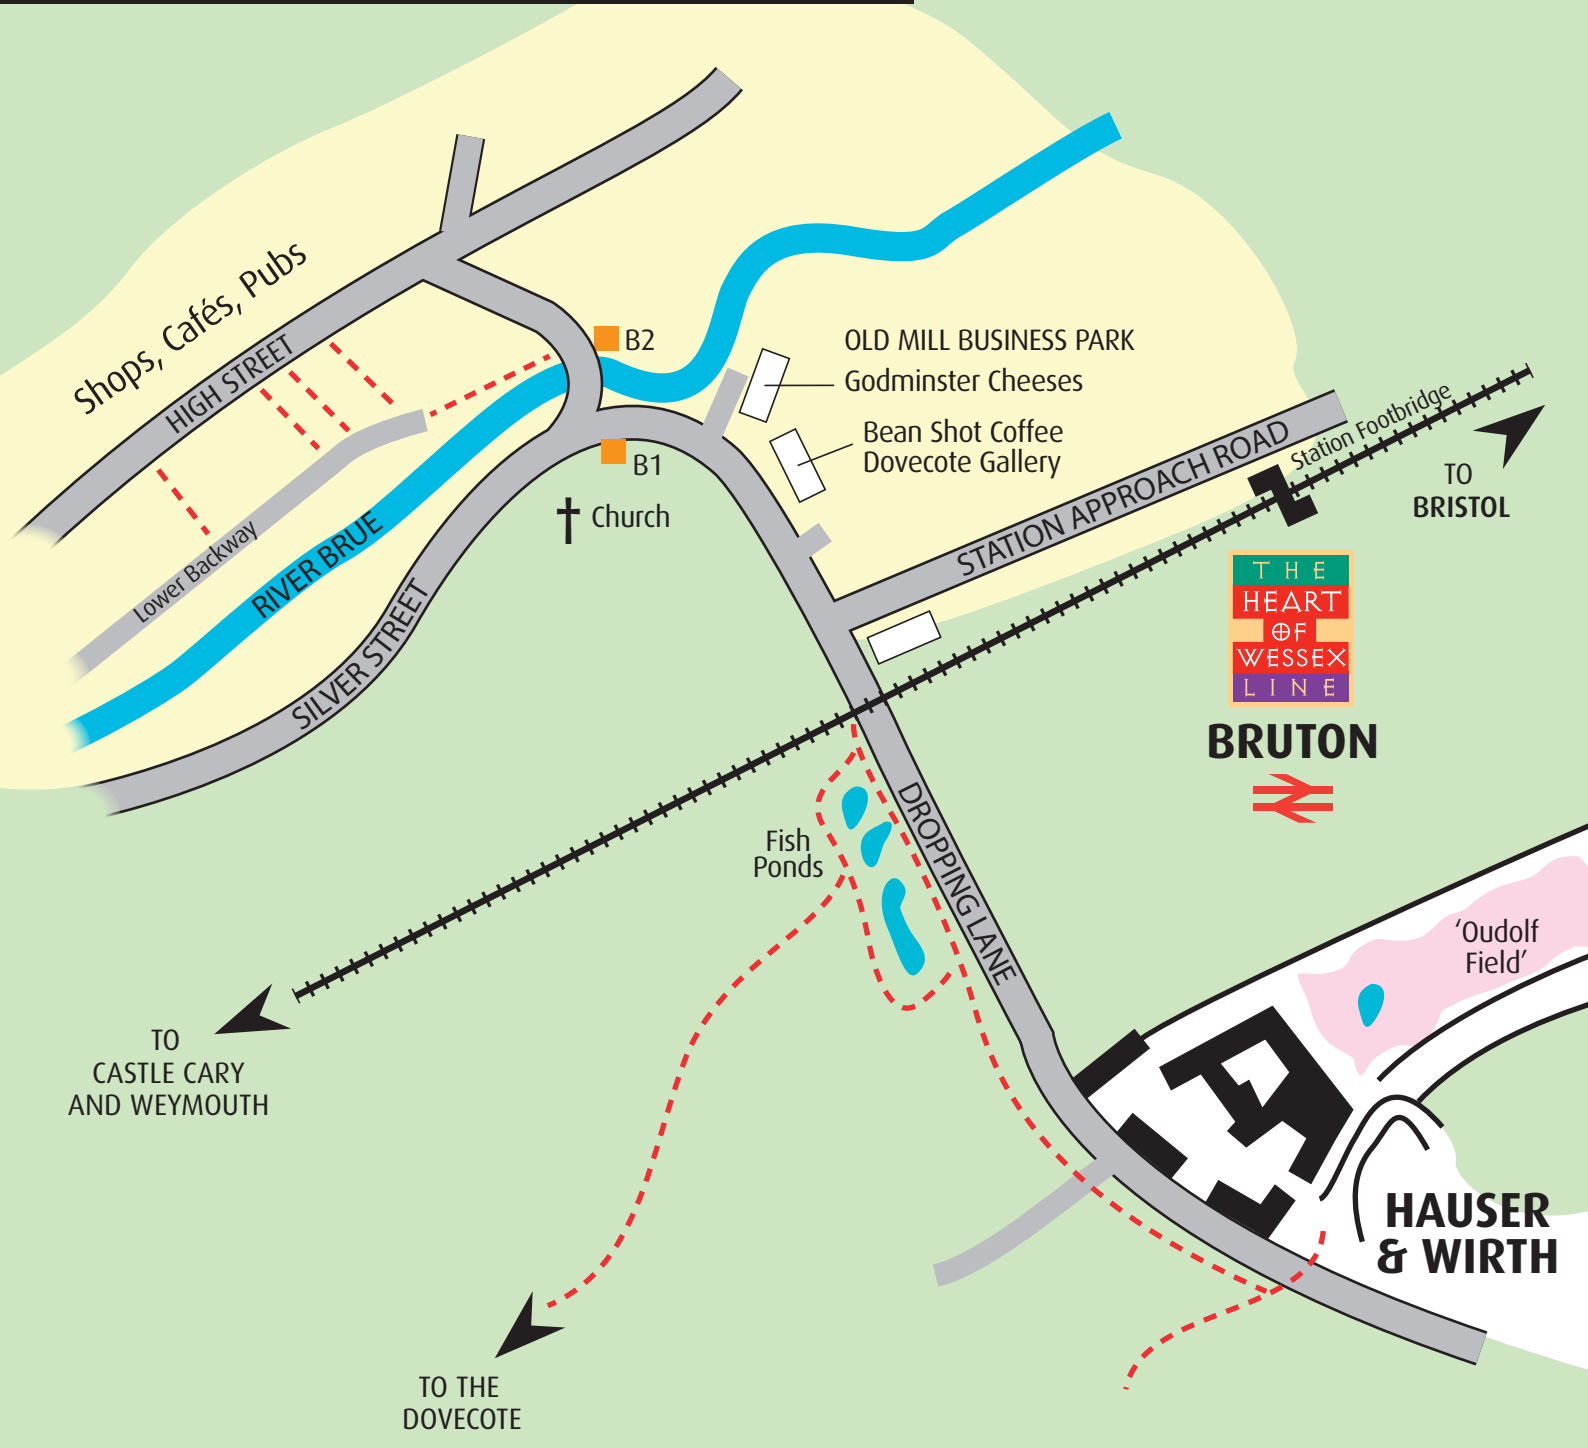

# CONNECTING UP... BRUTON

- - - **Footpaths**  
**Bus Stops. Nippy Bus 667 (Circa 5 services per day)**  
■ **B** 1. To Shepton Montague, Castle Cary, Street  
 2. To Wincanton  
[www.nippybus.co.uk](http://www.nippybus.co.uk)

**THE FRIENDS OF BRUTON RAILWAY STATION**  
 Have put a more detailed map of Bruton at the station exit, look after the station gardens and run  
[www.brutoncarytrains.co.uk](http://www.brutoncarytrains.co.uk)  
 An "insiders" guide to everything you need to help you get around the area.

One of a series of "Connecting Up" guides created by the Heart of Wessex Rail Partnership.  
[www.heartofwessex.org.uk](http://www.heartofwessex.org.uk)  
 Simplified sketch map, not to scale.